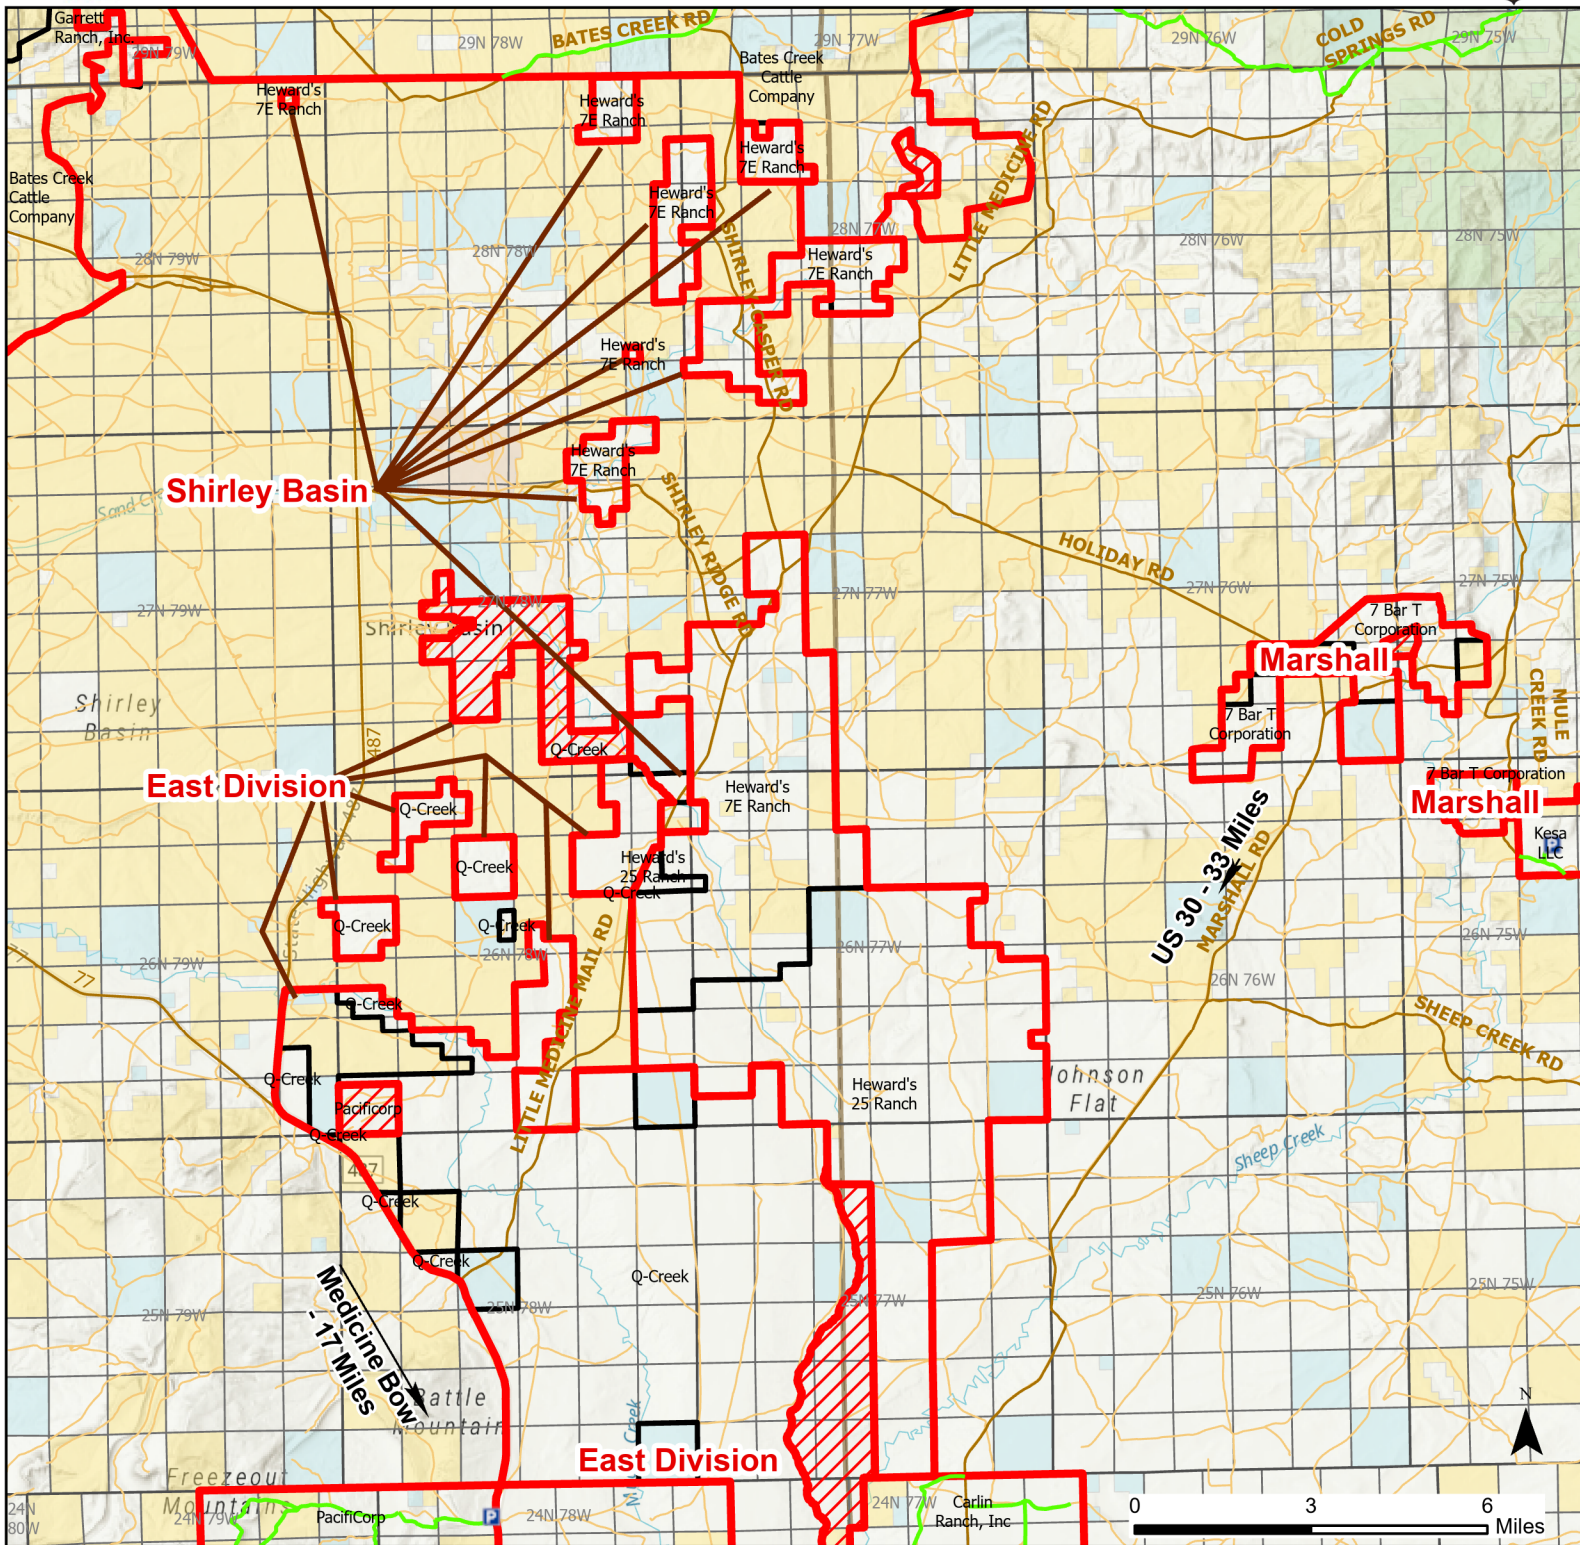

# Shirley Basin Hunter Management Area

2023 Hunt  
Season

Parking	Closed Road	Boundary	Limited Range Weapons and Archery	State
Coupon Box	Roads	County Boundaries	Archery Only	DOD
Road Closed	HMA Ownership	Other	CLOSED	BLM
Open Road				Wyoming Game & Fish Dept.
Special Conditions Apply				Forest Service
				Private

Species allowed to hunt: Elk

**See Ranch Rules for More Information and Restrictions**

Hunter Management Area rules apply only to those lands enrolled in the HMA.

This map is for visual use, assistance and general location only, does not represent a survey, and is not to be used for legal conveyance. Hunt Area boundaries are approximate, consult Game and Fish Hunting Regulations for descriptions and restrictions. Access to these private lands for any commercial activity must be gained by contacting the individual landowner(s) directly.